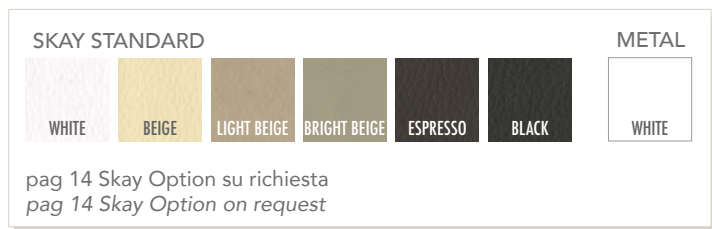

TARGET PEDICURE 3 mot. N8143

→cm 82 ↖cm 205 ↑cm 63/76

Kg 95

OPTIONAL

- portarotolo / *paper holder* - N8205

EASY FEET N92901

→cm 61 ↖cm 65 ↑cm 47

Kg 20