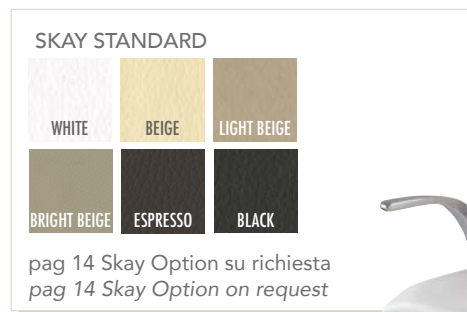

MAKE UP N3366PT

→cm 65 ↖cm 67 ↑cm 103/140
Kg 18

FEATURES

- poggiapiedi incluso / repose-pieds inclus